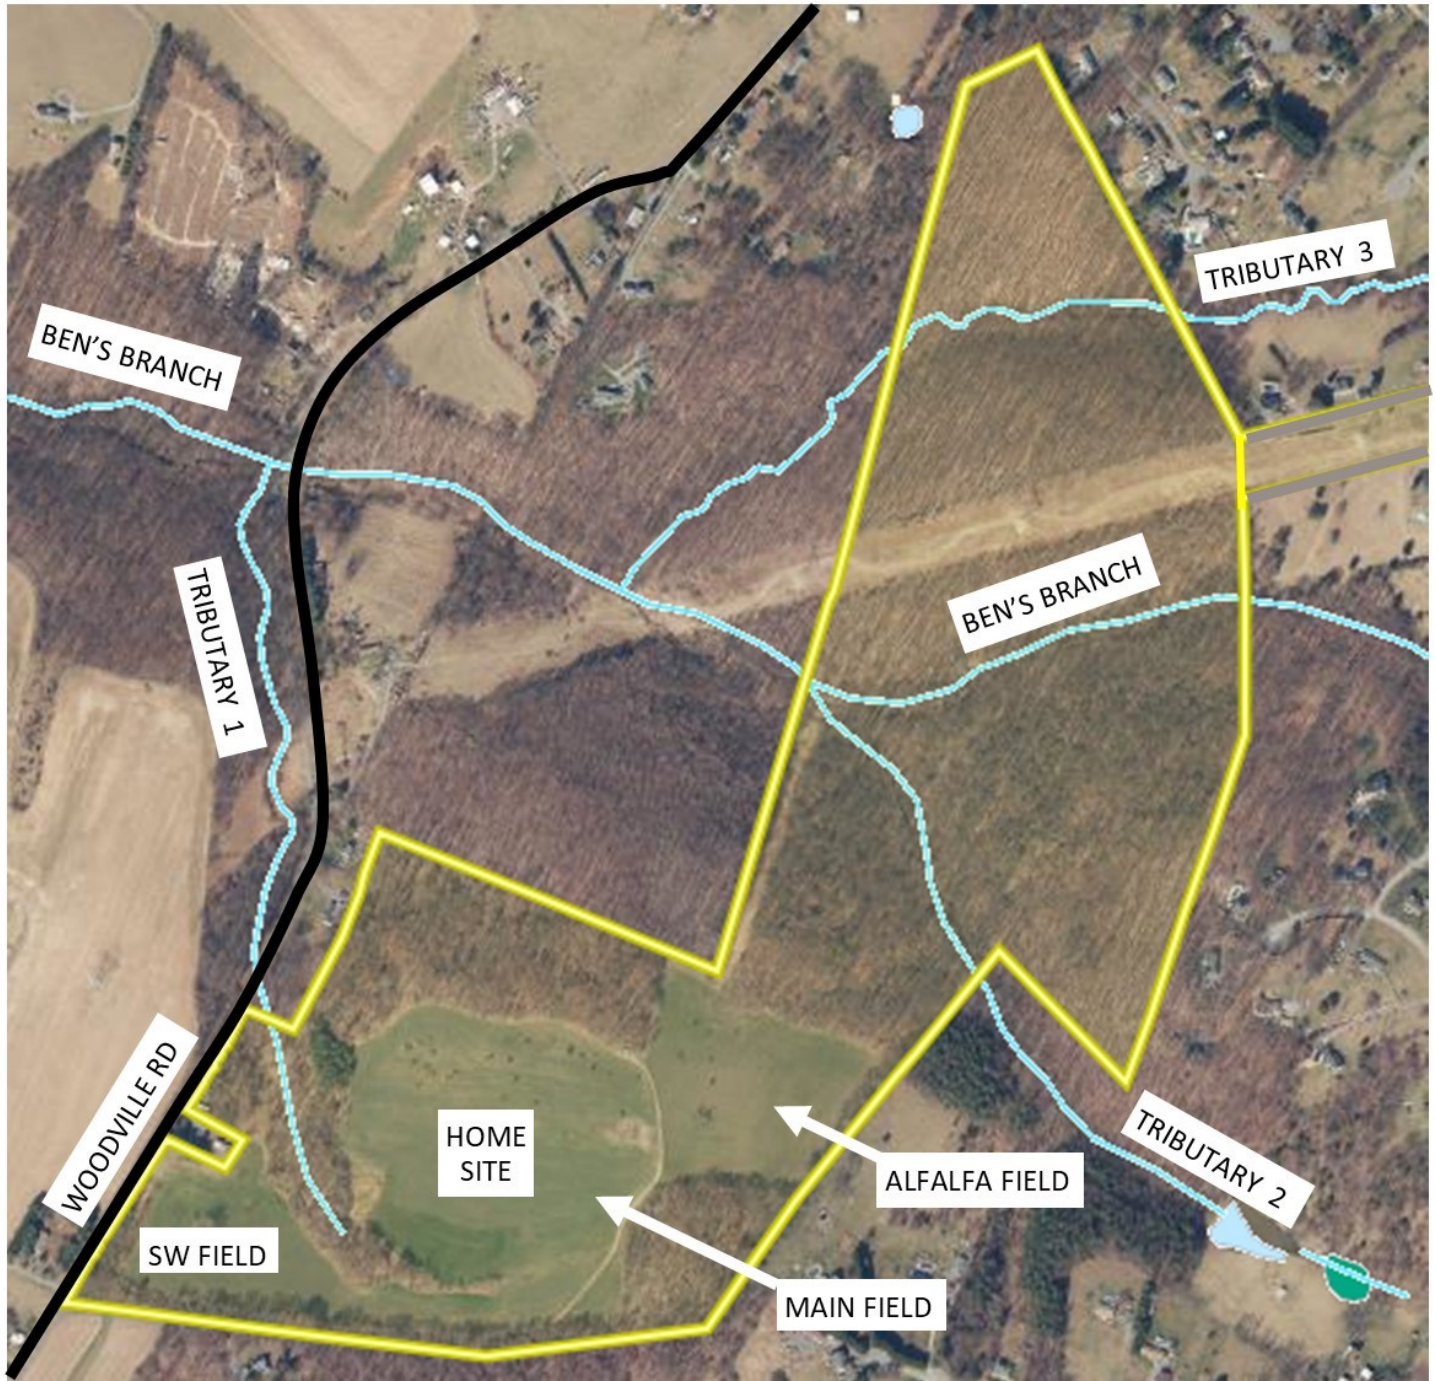

AERIAL PHOTO

McGiffin Property

FOR SALE Woodville Road, Mt. Airy, MD

MacRo
LTD.
COMMERCIAL REAL ESTATE

Disclaimer: Information obtained from sources deemed to be reliable. However, we make no guarantee, warranty or representation. Information, prices, and other data may change without notice.