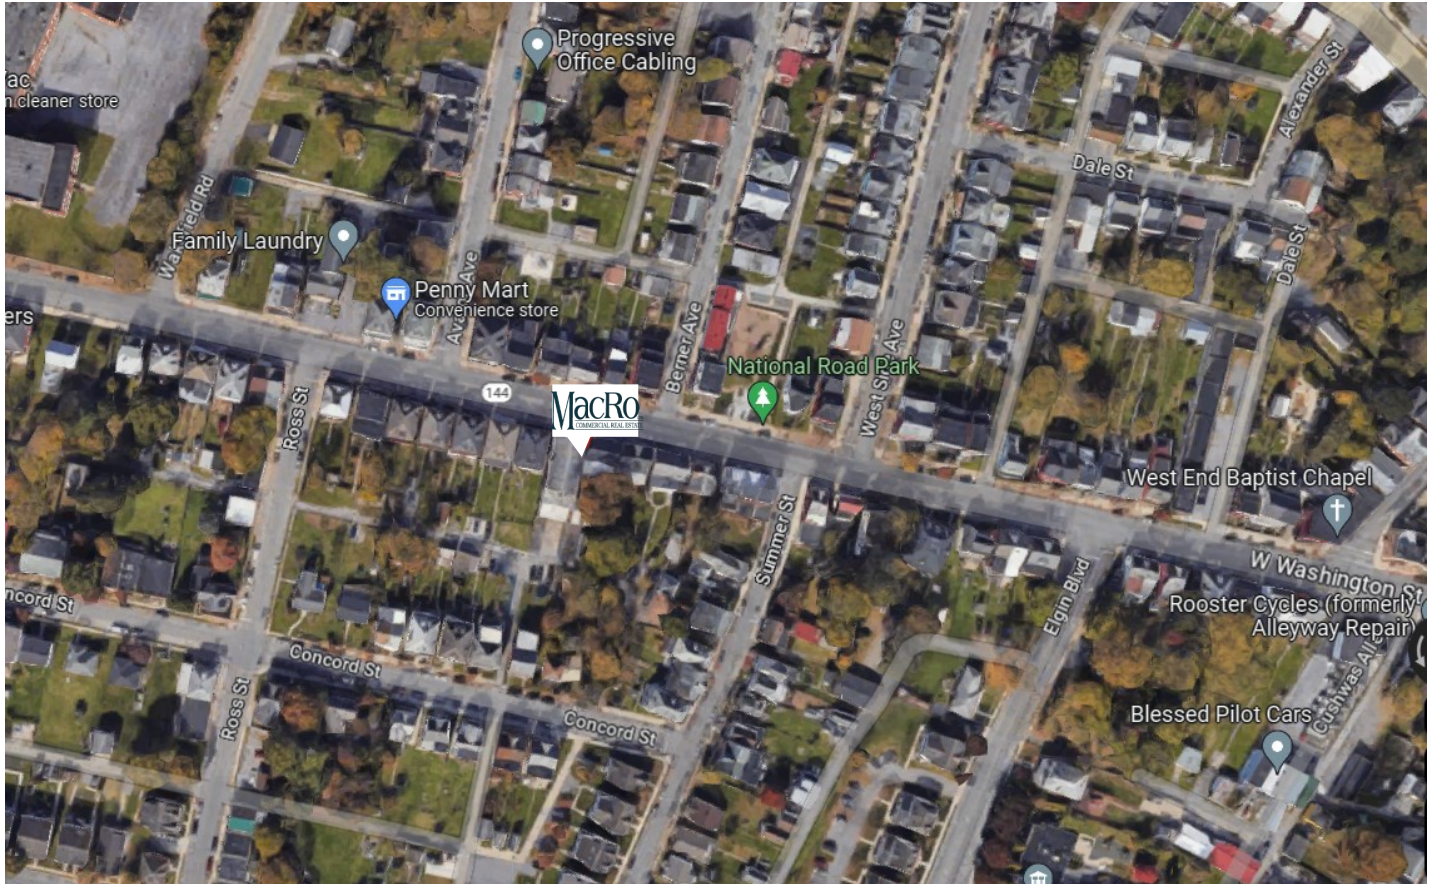

LOCATION MAP

MacRo^{LTD.}
COMMERCIAL REAL ESTATE™

FOR LEASE 825 W Washington St, Hagerstown, MD

Disclaimer: Information obtained from sources deemed to be reliable. However, we make no guarantee, warranty or representation. Information, prices, and other data may change without notice.