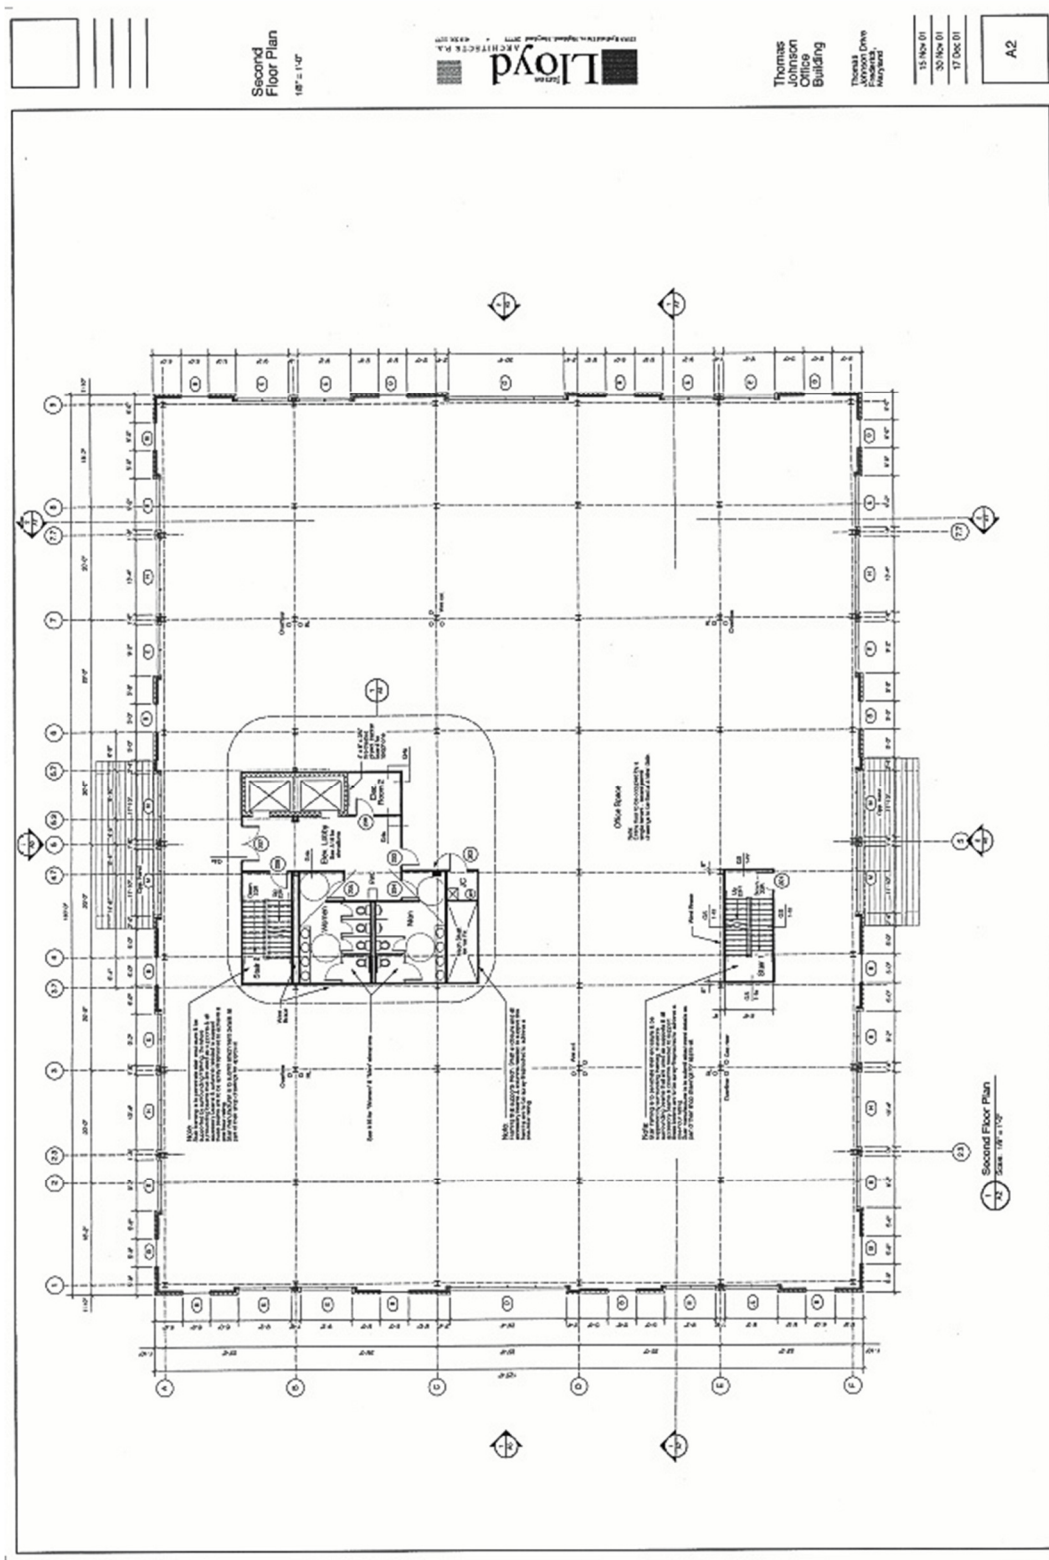

FLOOR PLAN—2nd

MacRo LTD.
COMMERCIAL REAL ESTATE™

FOR LEASE 64 Thomas Johnson Drive, Frederick, MD

Disclaimer: Information obtained from sources deemed to be reliable. However, we make no guarantee, warranty or representation. Information, prices, and other data may change without notice.