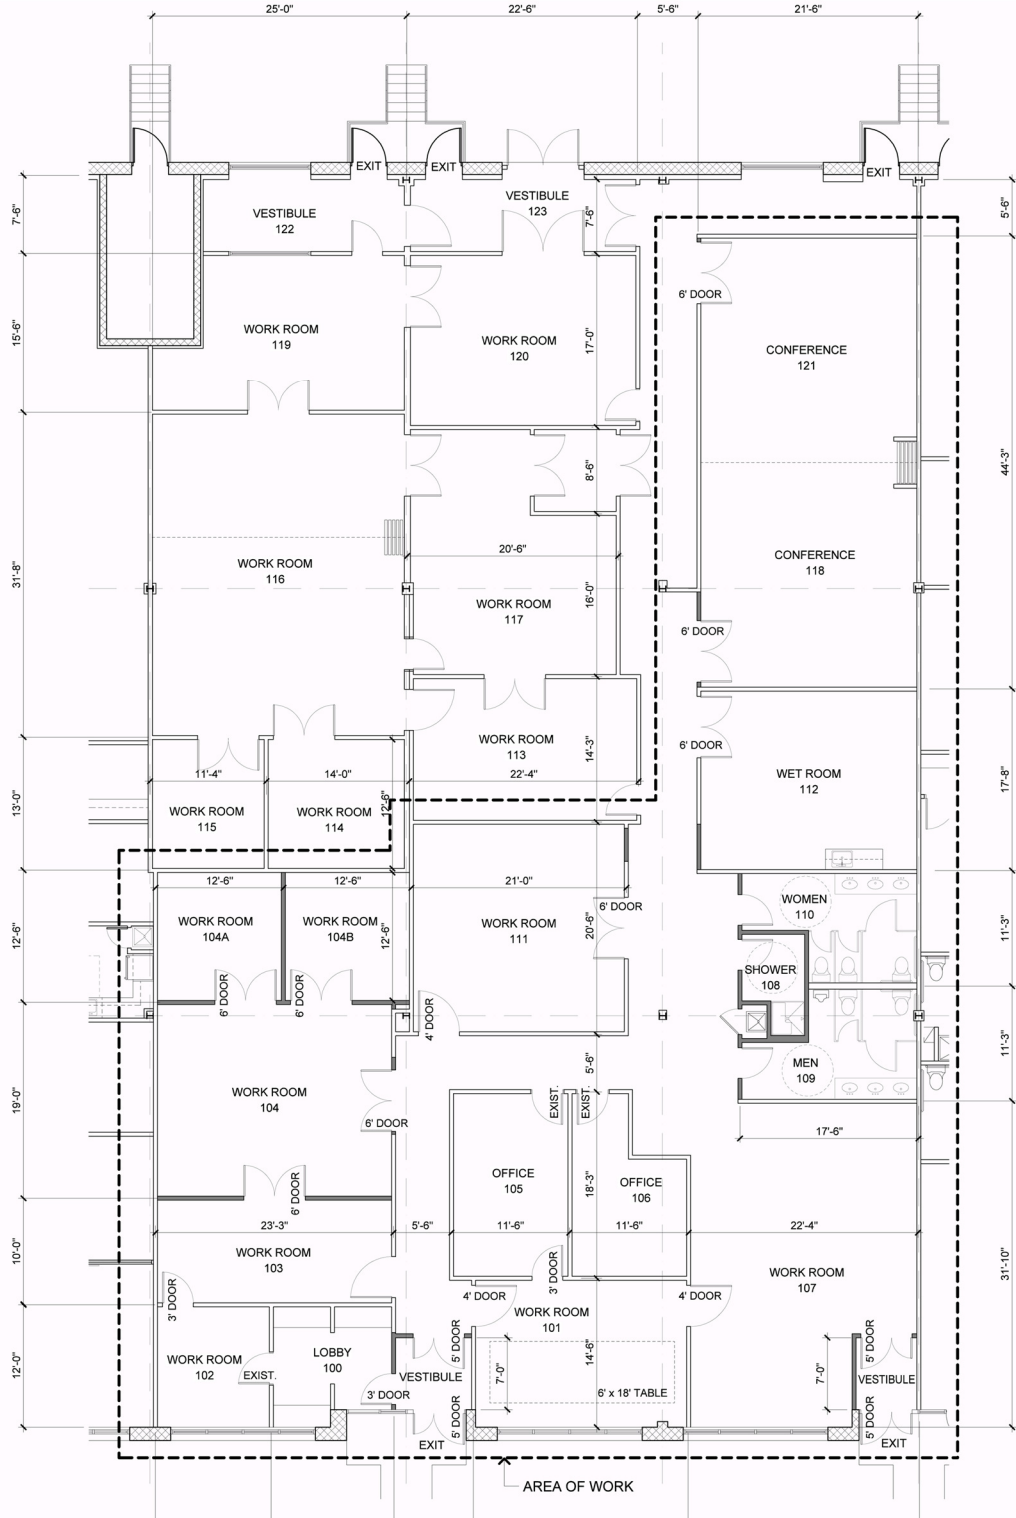

FLOOR PLAN

FOR SUBLEASE 5340 Spectrum Drive, Suite H, Frederick, MD

Disclaimer: Information obtained from sources deemed to be reliable. However, we make no guarantee, warranty or representation. Information, prices, and other data may change without notice.