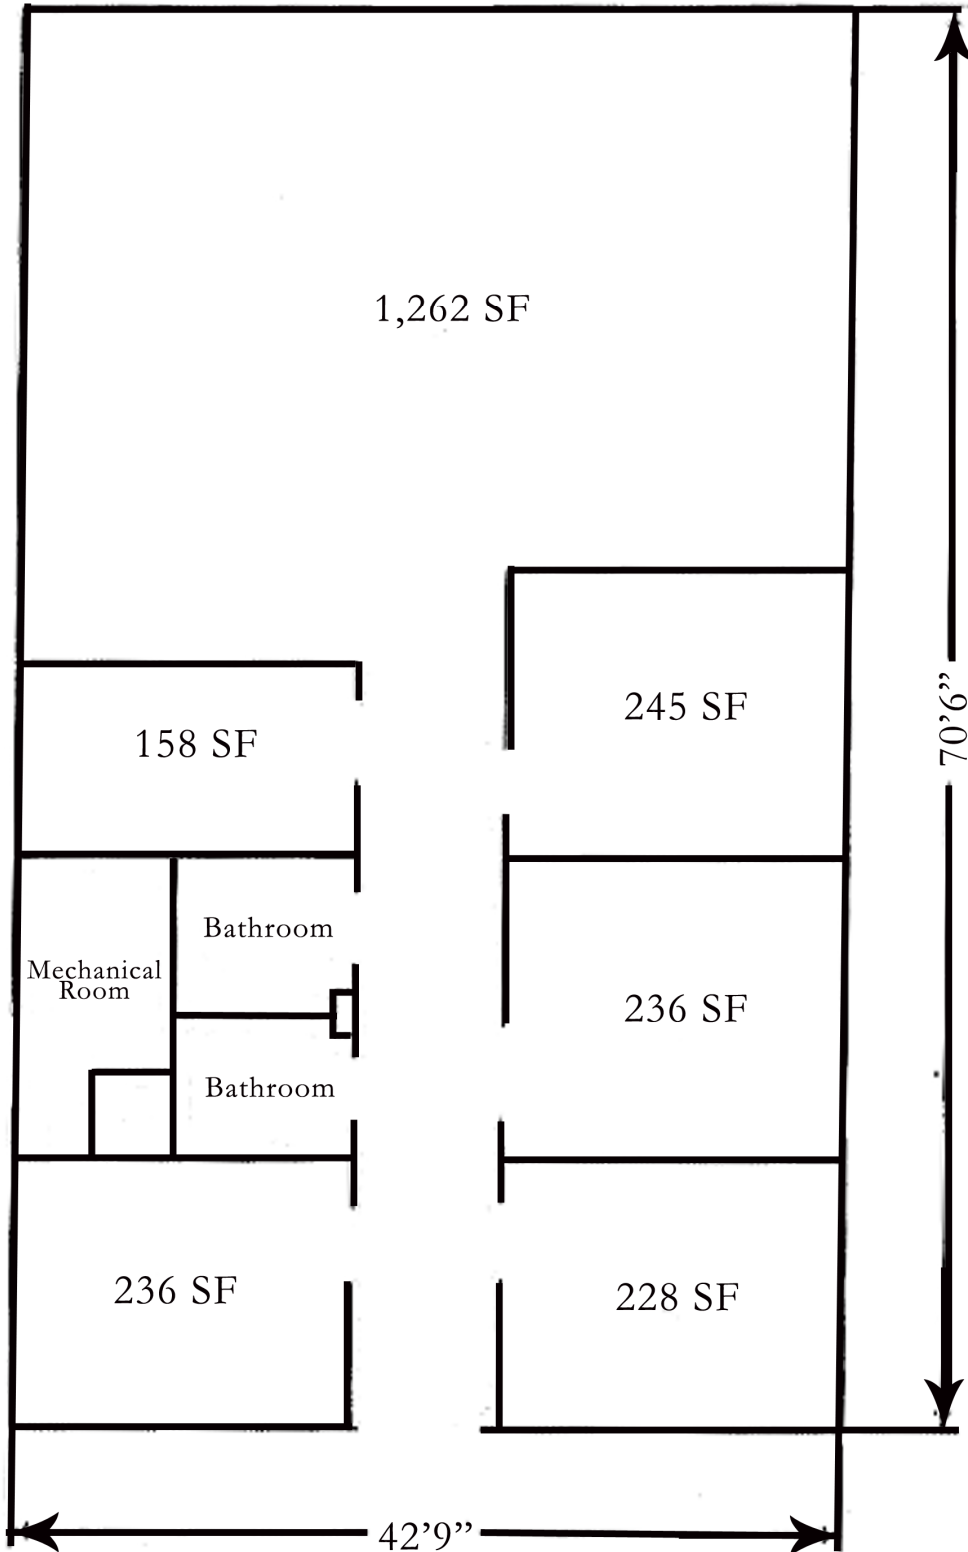

# FLOOR PLAN

FOR LEASE: 14310 Castle Drive, Cascade, Maryland 21719

*Disclaimer: Information obtained from sources deemed to be reliable. However, we make no guarantee, warranty or representation. Information, prices, and other data may change without notice.*