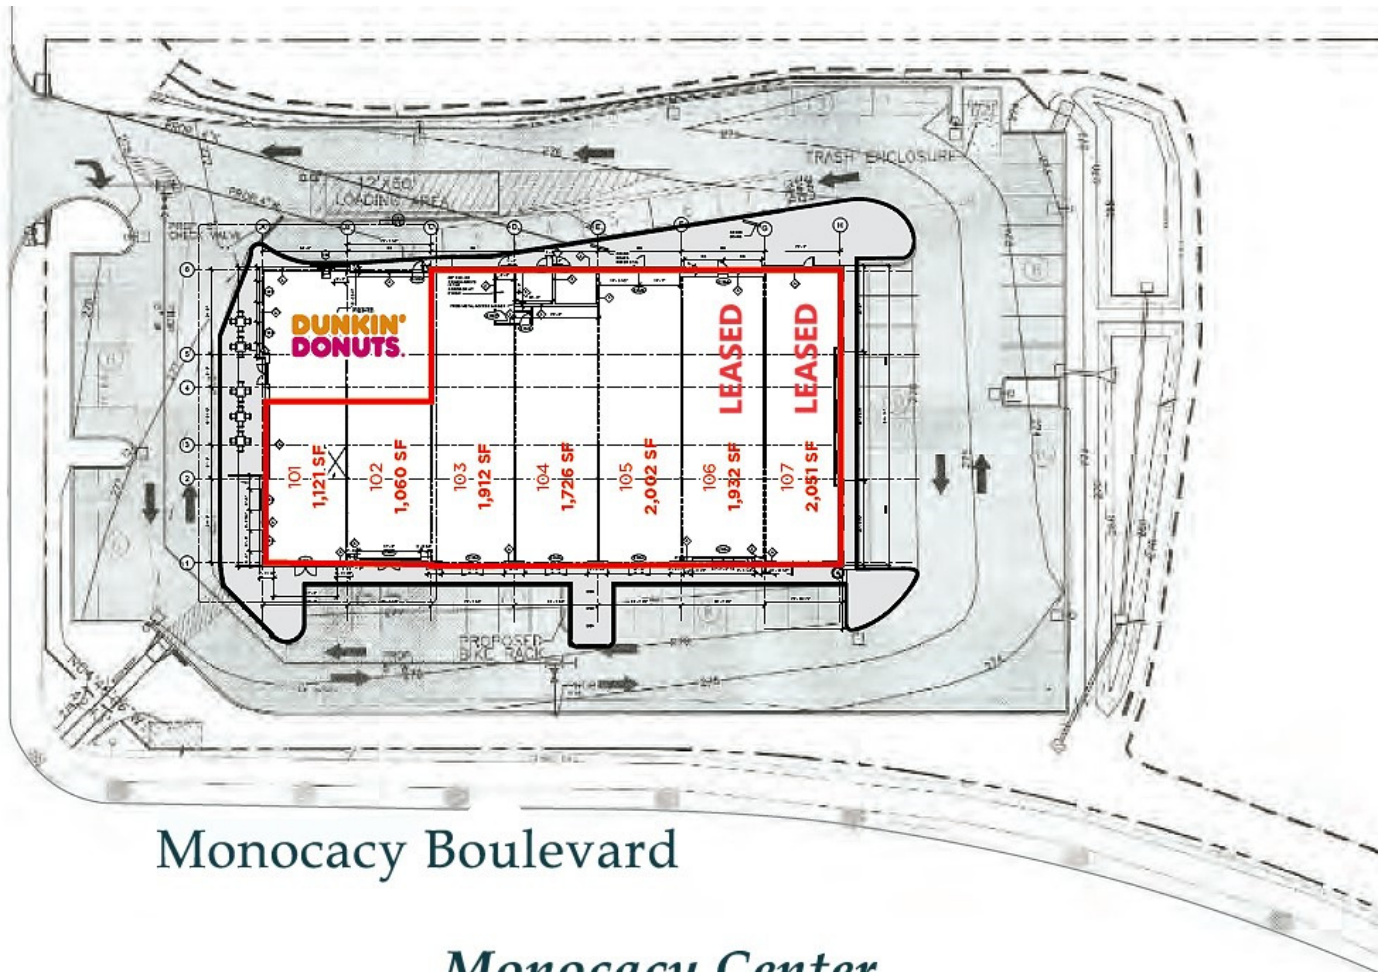

SITE PLAN

MacRo LTD.
COMMERCIAL REAL ESTATE™

FOR LEASE 1800 Monocacy Boulevard, Frederick, MD 21701

Laurel Wood Way

Monocacy Boulevard

Monocacy Center

Disclaimer: Information obtained from sources deemed to be reliable. However, we make no guarantee, warranty or representation. Information, prices, and other data may change without notice.