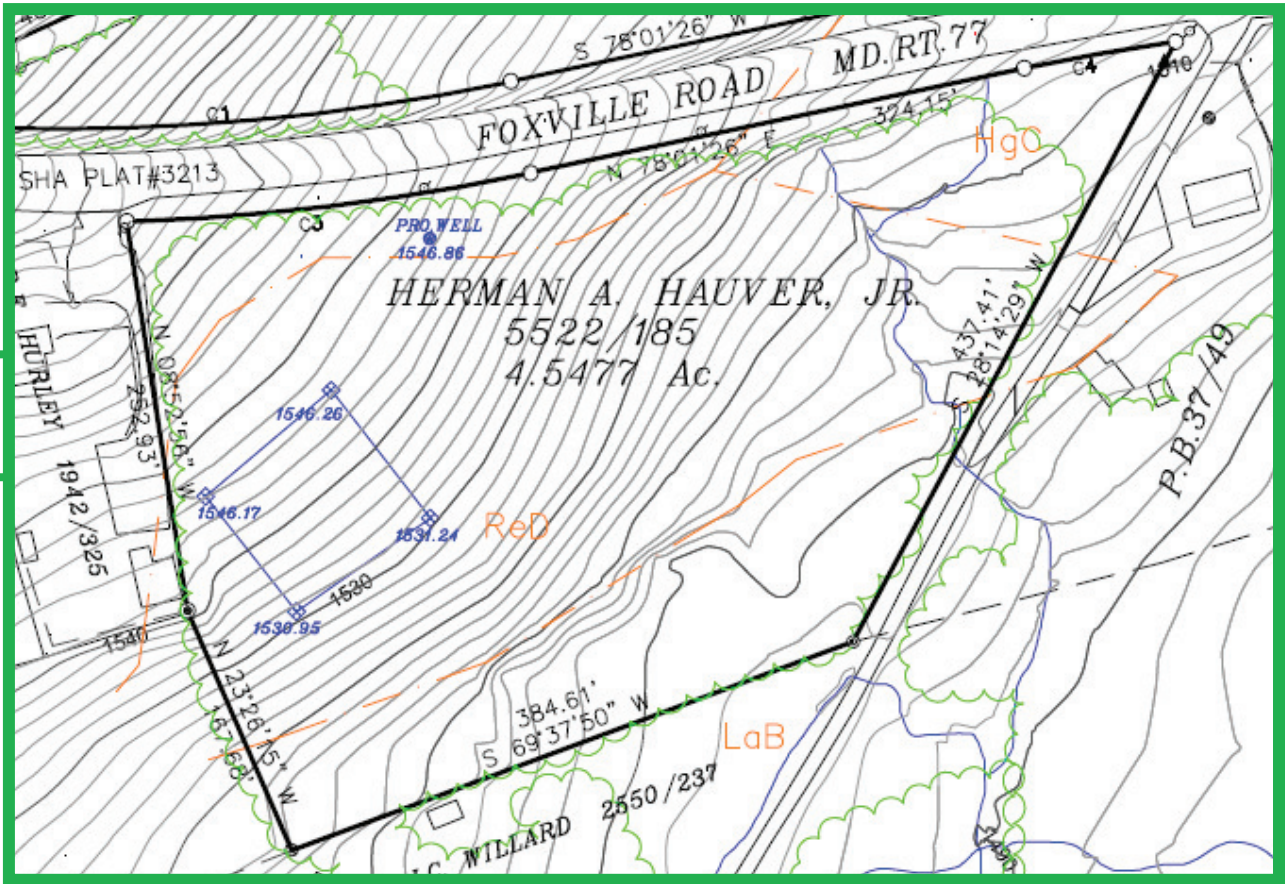

SITE PLANS

Foxville Building Lots - Thurmont, MD

4.54 Ac.
Parcel

2.08 Ac.
Parcel

Disclaimer: Information obtained from sources deemed to be reliable. However, we make no guarantee, warranty or representation. Information, prices, and other data may change without notice.