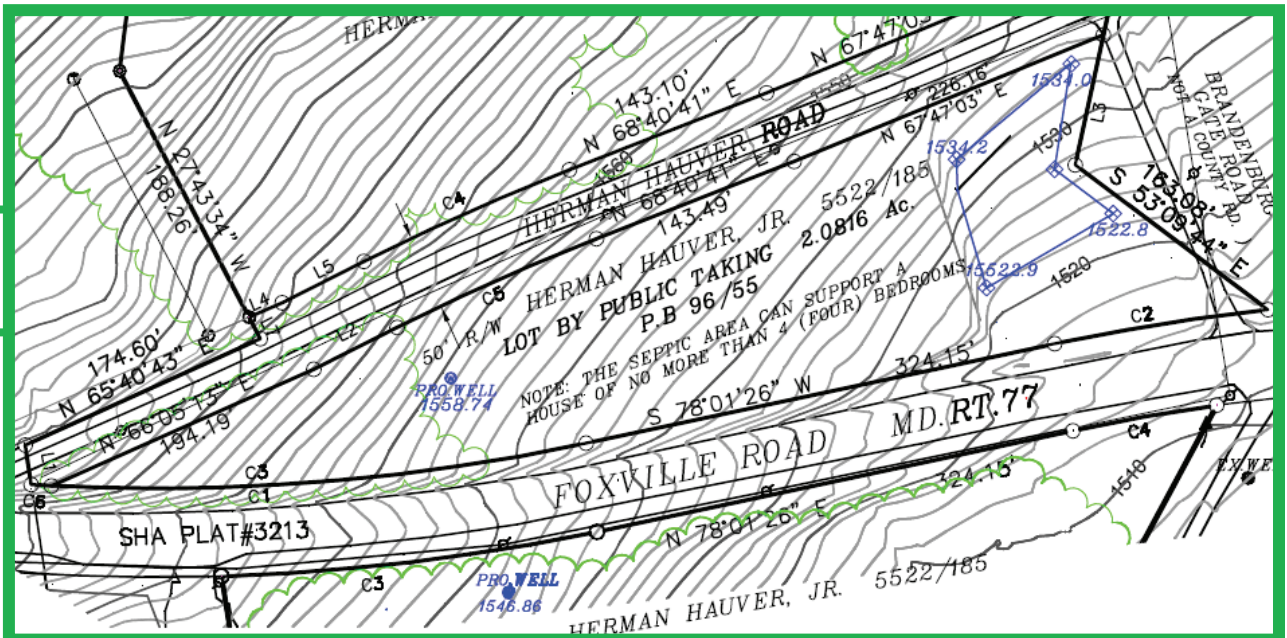

SITE PLANS

Foxville Building Lots - Thurmont, MD

4.54 Ac.
Parcel

2.08 Ac.
Parcel

Disclaimer: Information obtained from sources deemed to be reliable. However, we make no guarantee, warranty or representation. Information, prices, and other data may change without notice.